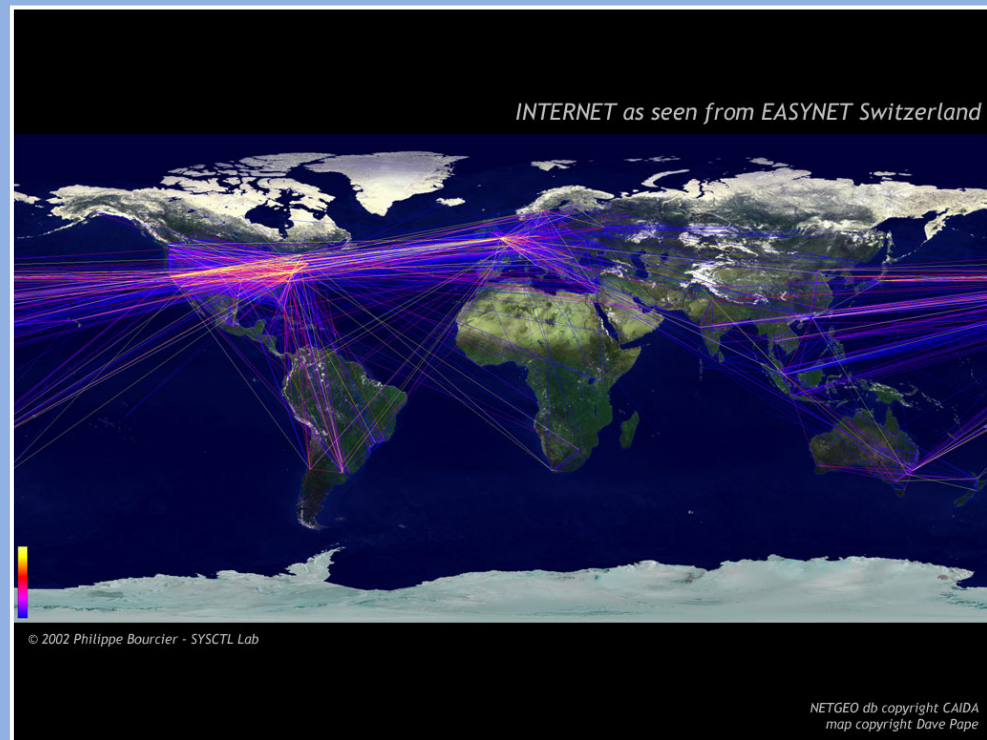

- Remplacer NETGEO (CAIDA)
- ROOTZMAP
- NETEO
- BGPMON